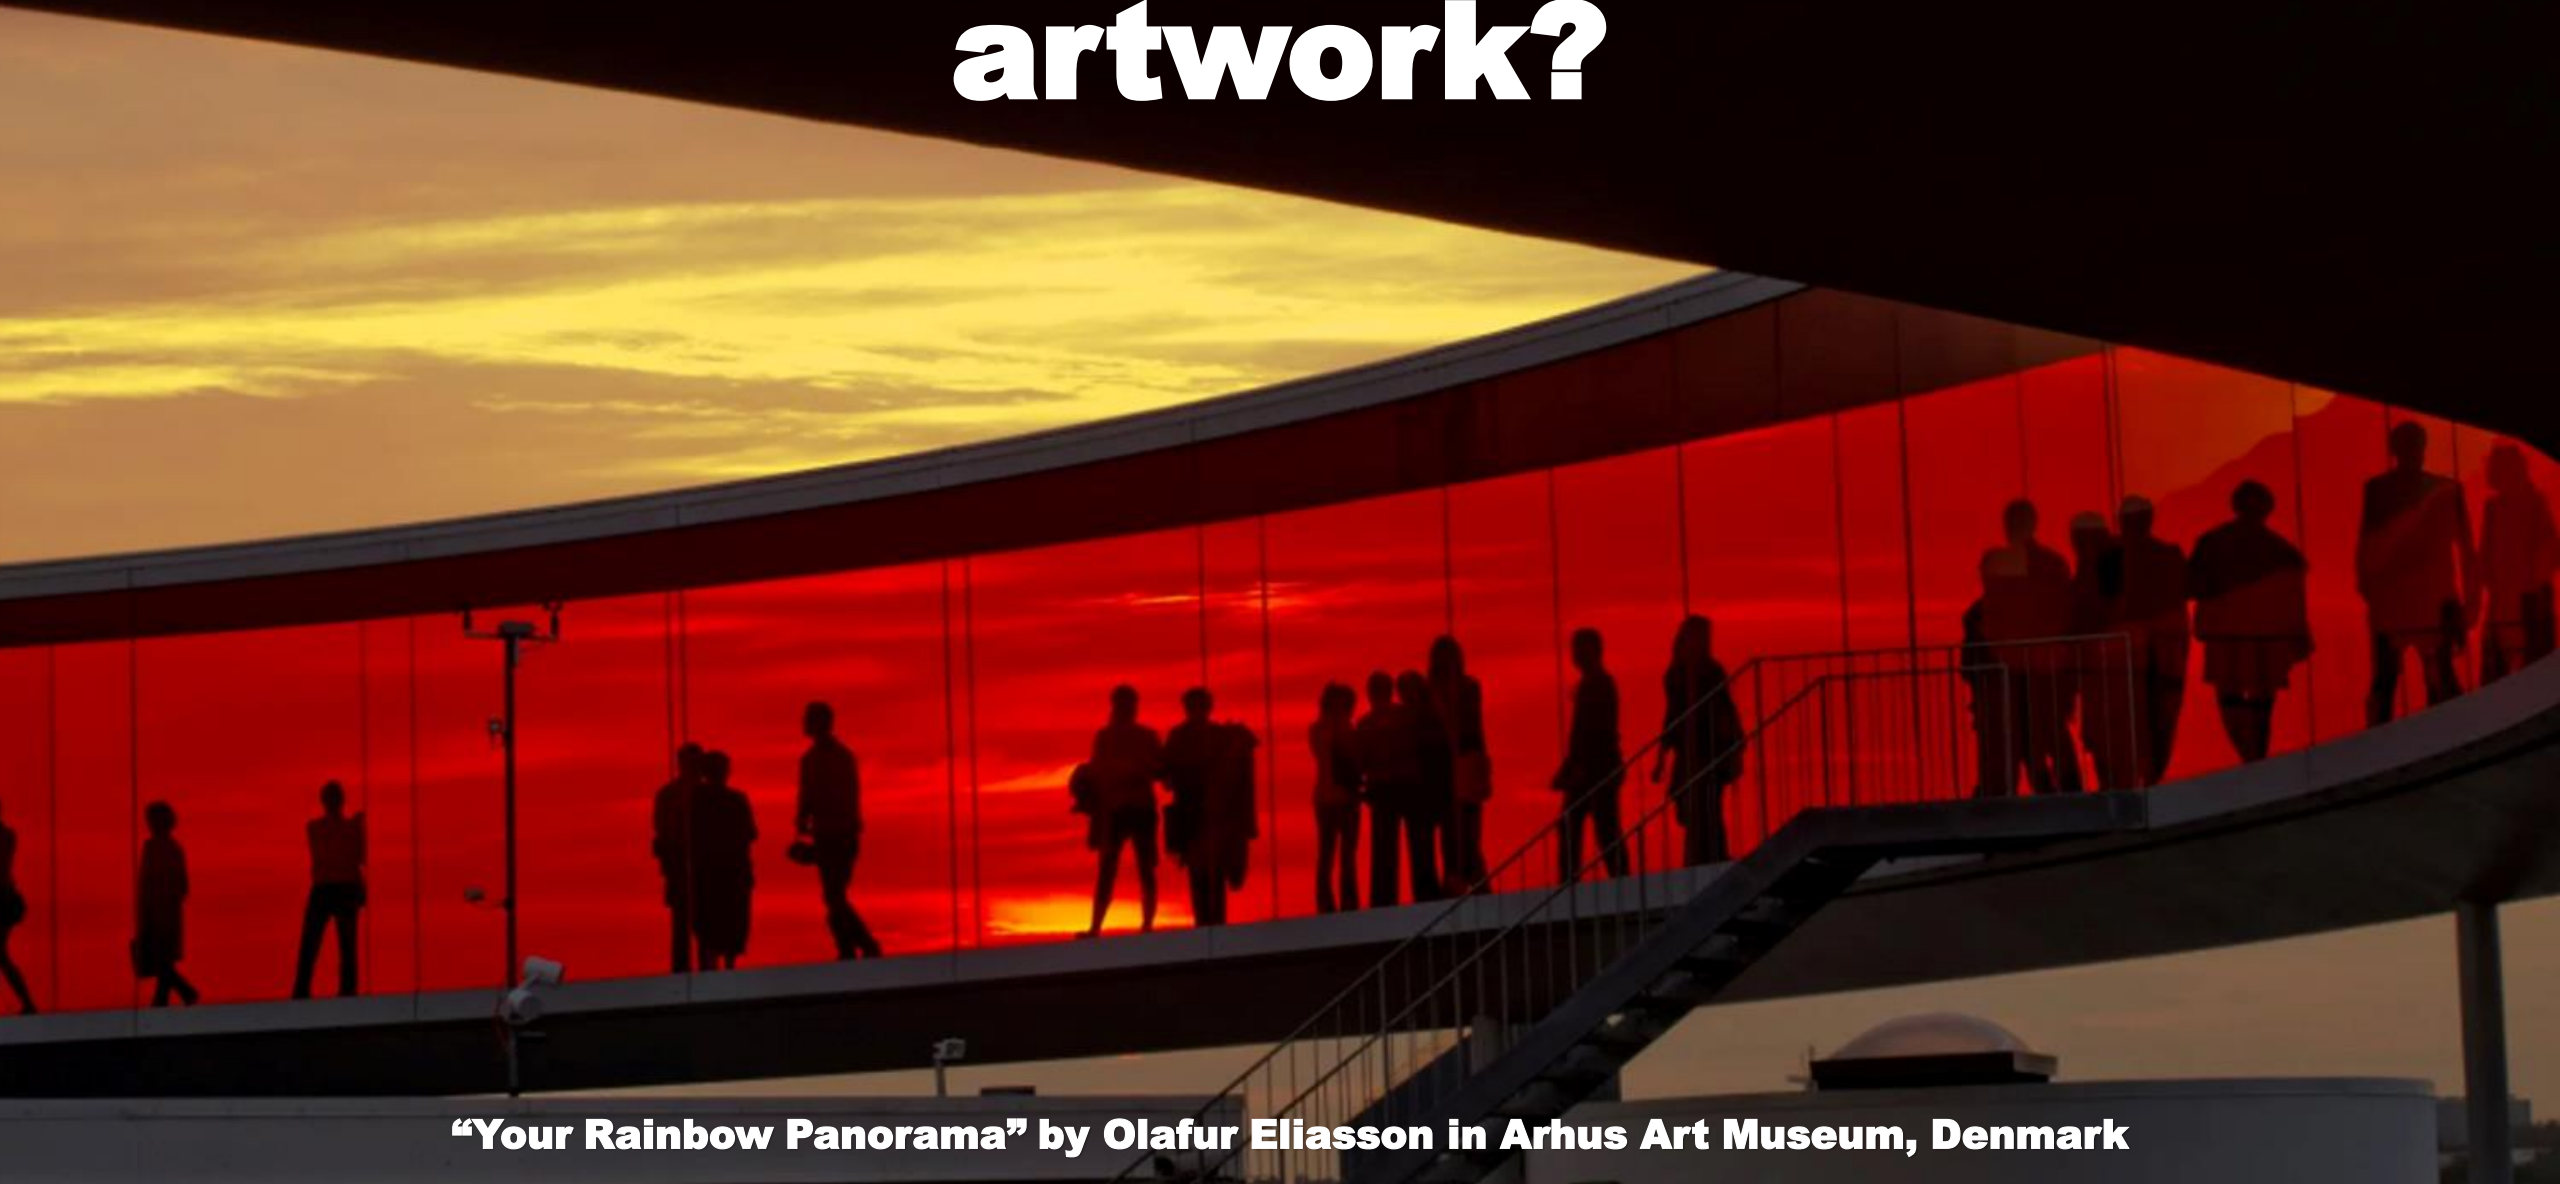

“ An **Art Installation** is a big artwork.
It fills a space.”

“ You **can walk inside it.** You can **feel it,**
not just look at it.”

He made people walk inside a rainbow!

Have you ever been inside an artwork?

“Your Rainbow Panorama” by Olafur Eliasson in Arhus Art Museum, Denmark

A man with a beard and glasses, wearing a long, dark green winter parka, stands on a dark, wet surface. He is leaning his right arm against a large, irregular block of white ice. The background shows a dark, textured ground, possibly a beach or a rocky shore, with some snow or ice patches. The overall scene is cold and wintry.